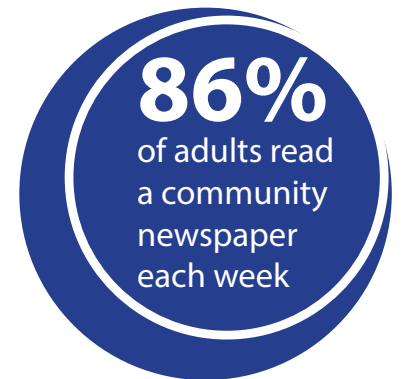

Go modular.

Easy.

Effective.

Affordable.

Publish date

Wednesday

The **Citizen** COLORADO★COUNTY

2024 Hwy 71 S • Columbus, TX 78934
979-732-2304 • www.coloradocountycitizen.com